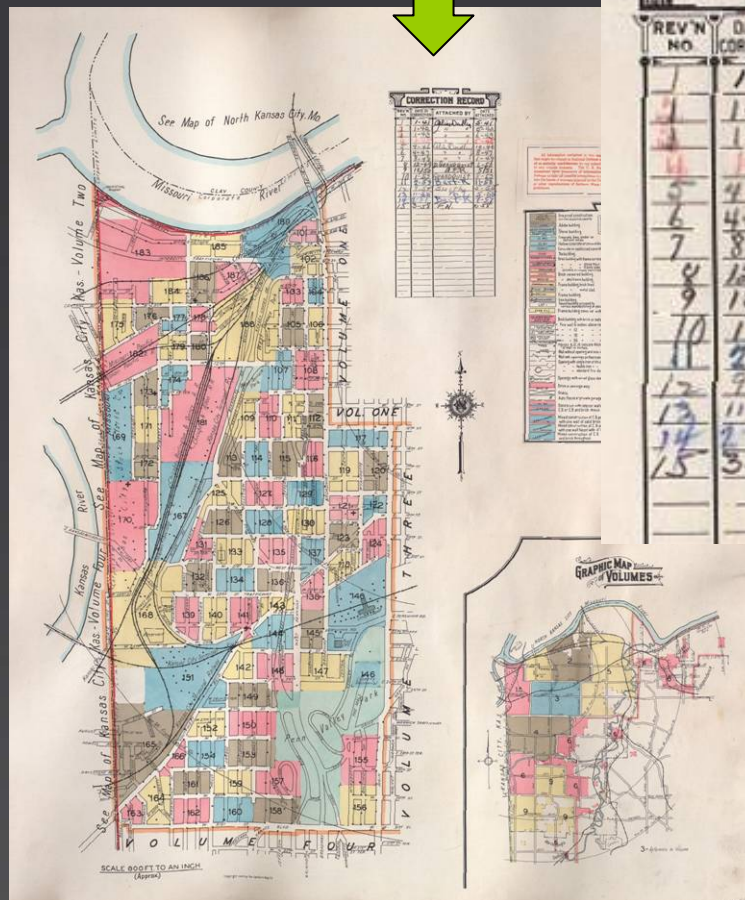

MISSOURI VALLEY SPECIAL COLLECTIONS

The correction dates were noted on a table on the Key page.