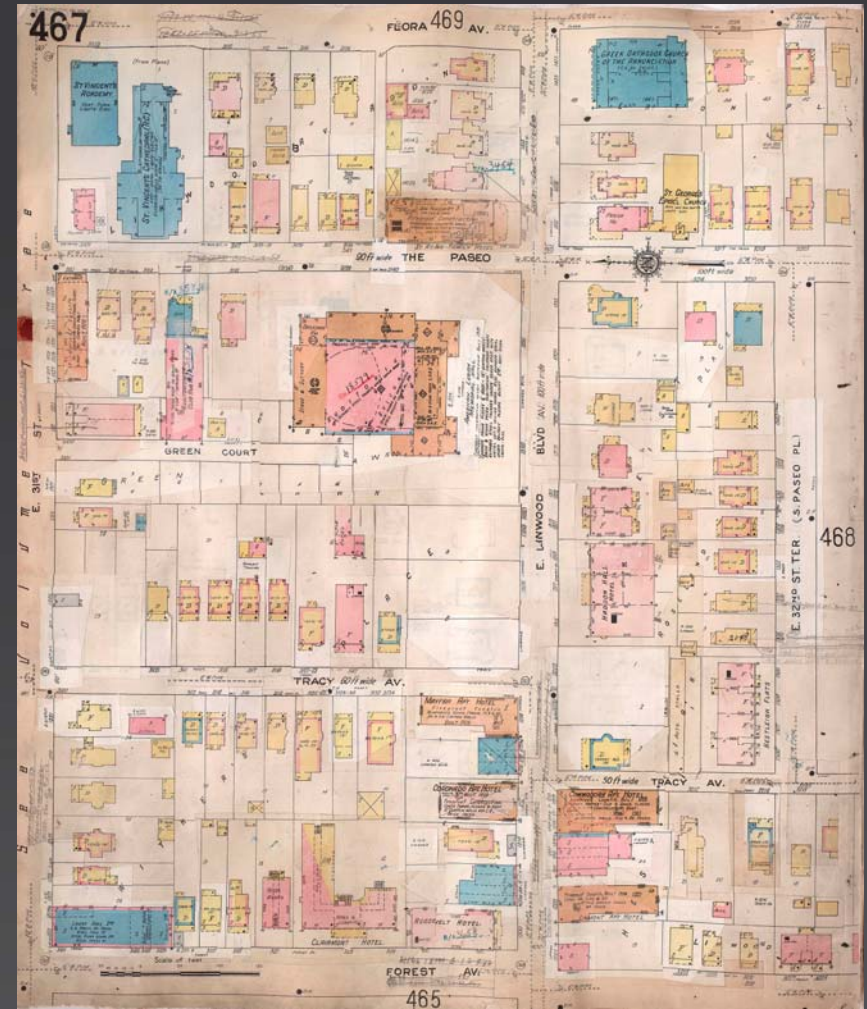

MISSOURI VALLEY SPECIAL COLLECTIONS

Using the Sanborn Fire Insurance Maps A Tutorial

Created by MVSC Librarians

MISSOURI VALLEY SPECIAL COLLECTIONS

1. What are Sanborn Fire Insurance Maps?
2. History
3. Using the maps
4. How to make the most of the images in the MVSC Digital Gallery

MISSOURI VALLEY SPECIAL COLLECTIONS

1. What are Sanborn Fire Insurance Maps?

- Large scale, 21 x 25 in., maps of each city block with building details
- Bound in volumes
- Color-coded according to construction material
- Usually on a scale of 50 feet to an inch
- Used by fire insurance companies to assess risk for properties

MISSOURI VALLEY SPECIAL COLLECTIONS

Typical Sanborn maps include

- Business and building names
- Building footprints and construction materials
- Addresses, new and old
- Street names and dimensions
- Types of businesses
- Churches, schools, and public buildings
- Railroads, parks, rivers, and viaducts
- Addition and subdivision names