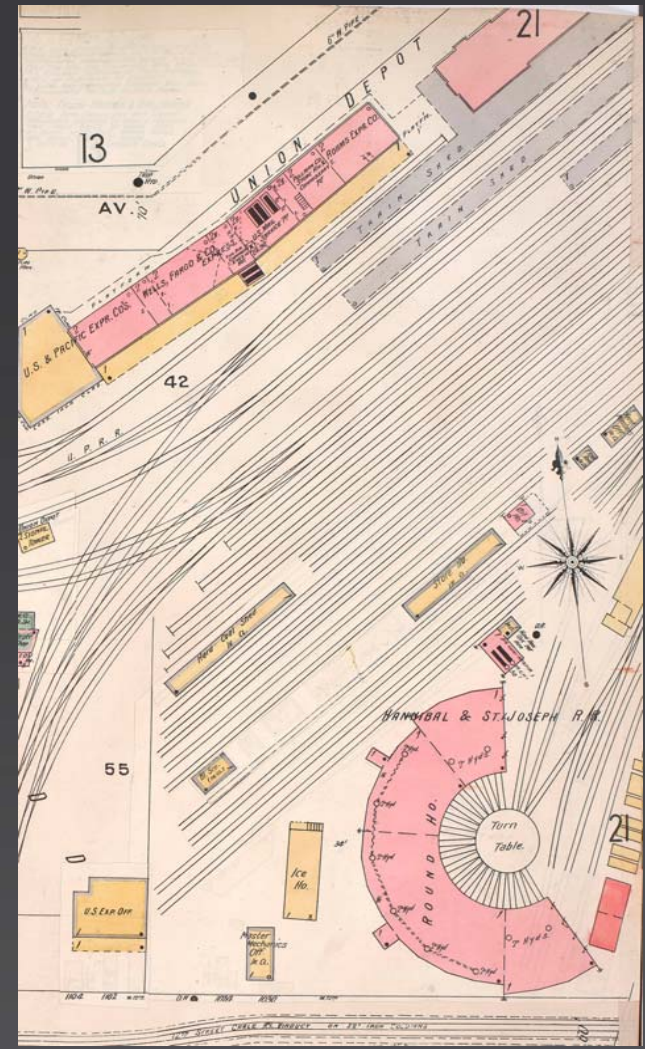

MISSOURI VALLEY SPECIAL COLLECTIONS

The tens of thousands of fire insurance maps published by the Sanborn company up to the 1950s have become a treasured resource for

- Historians
- Genealogists
- Environmentalists
- Archaeologists
- Students and
- Others