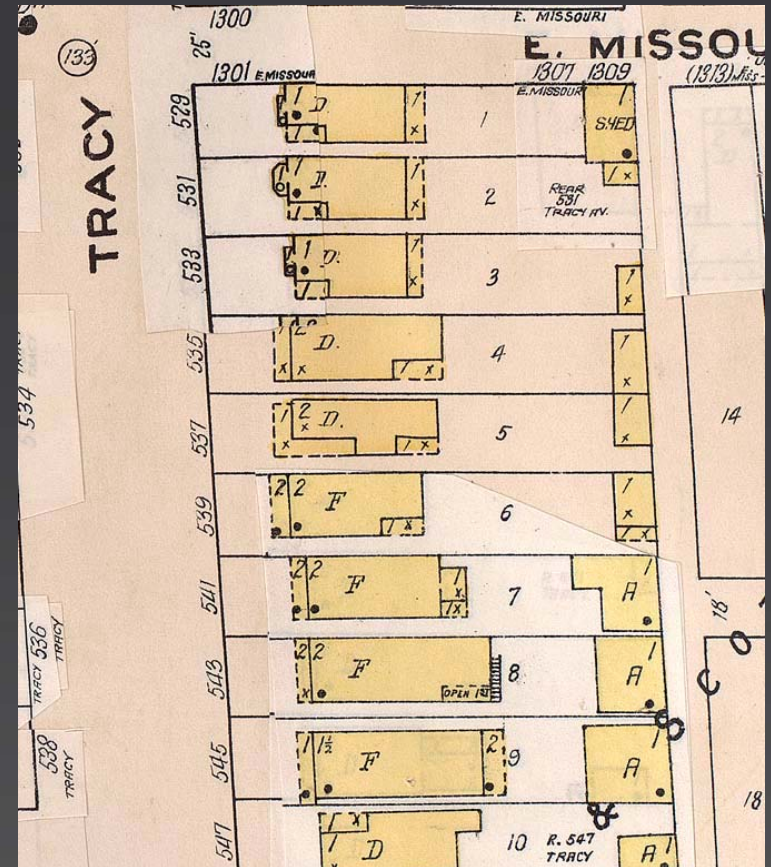

MISSOURI VALLEY SPECIAL COLLECTIONS

- Residences 500 Block Tracy, frame, yellow