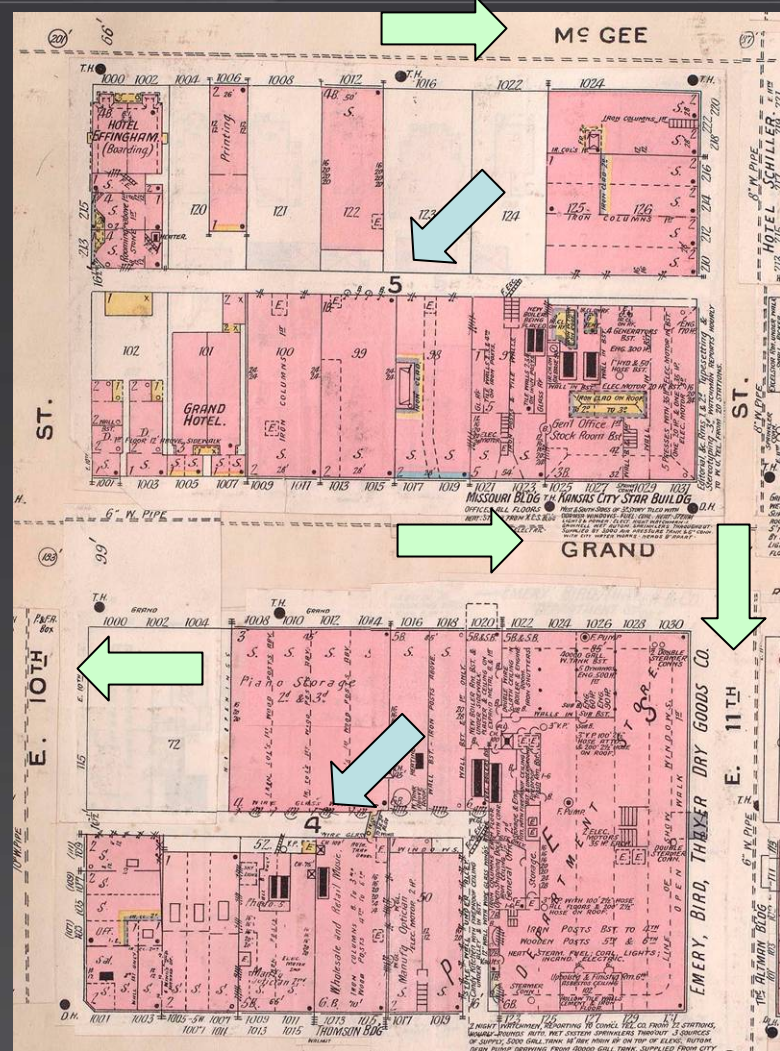

MISSOURI VALLEY SPECIAL COLLECTIONS

The maps include block numbers and street names.

- Kansas City Blocks 4 and 5, 1907
- Street Names