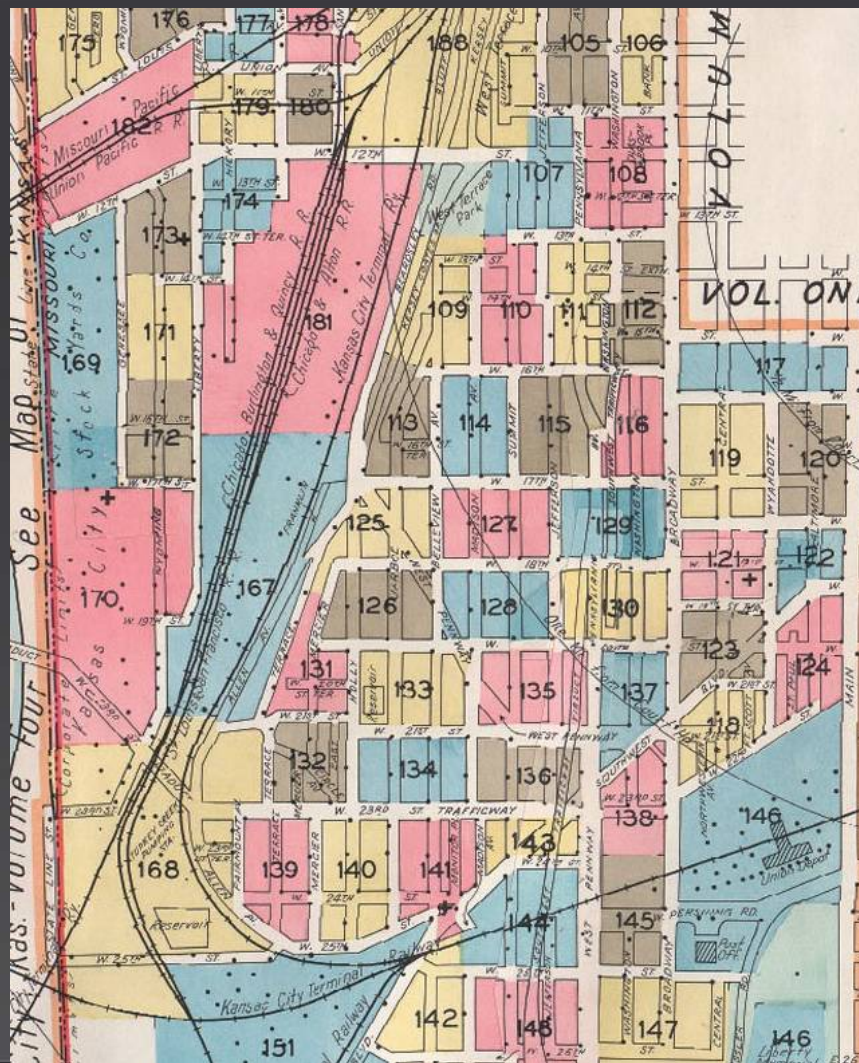

MISSOURI VALLEY SPECIAL COLLECTIONS

The Key page also indicates what areas of the city are covered in the volume. The number refers to the sheet in the volume for that portion of the city.