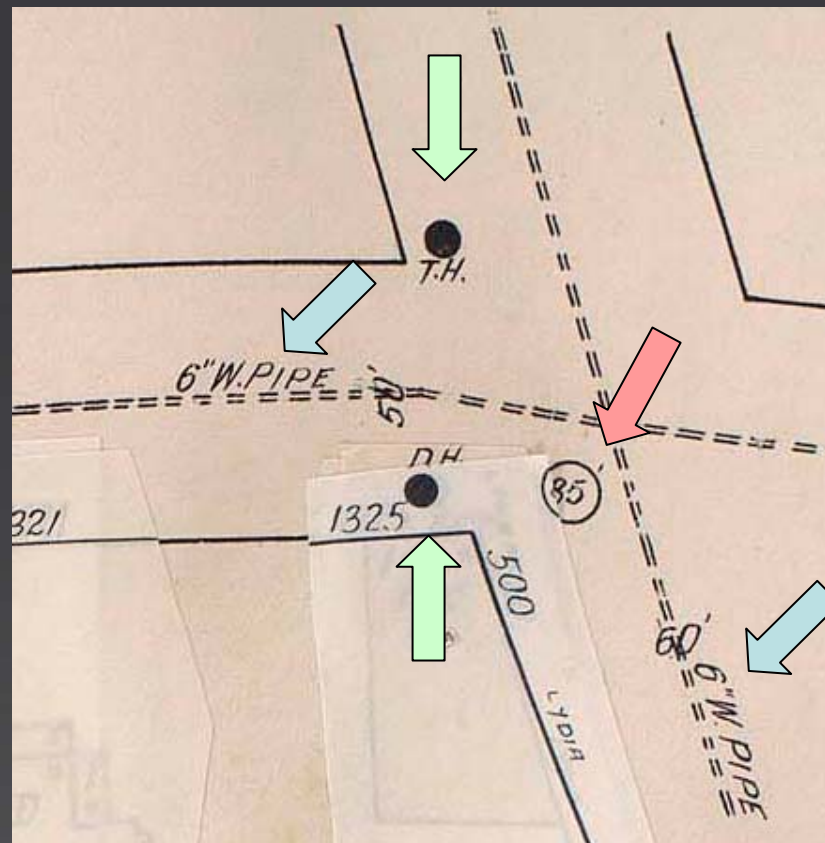

MISSOURI VALLEY SPECIAL COLLECTIONS

- Street elevation
- Location and size of water pipes
- Location of hydrants, whether single, double, or triple