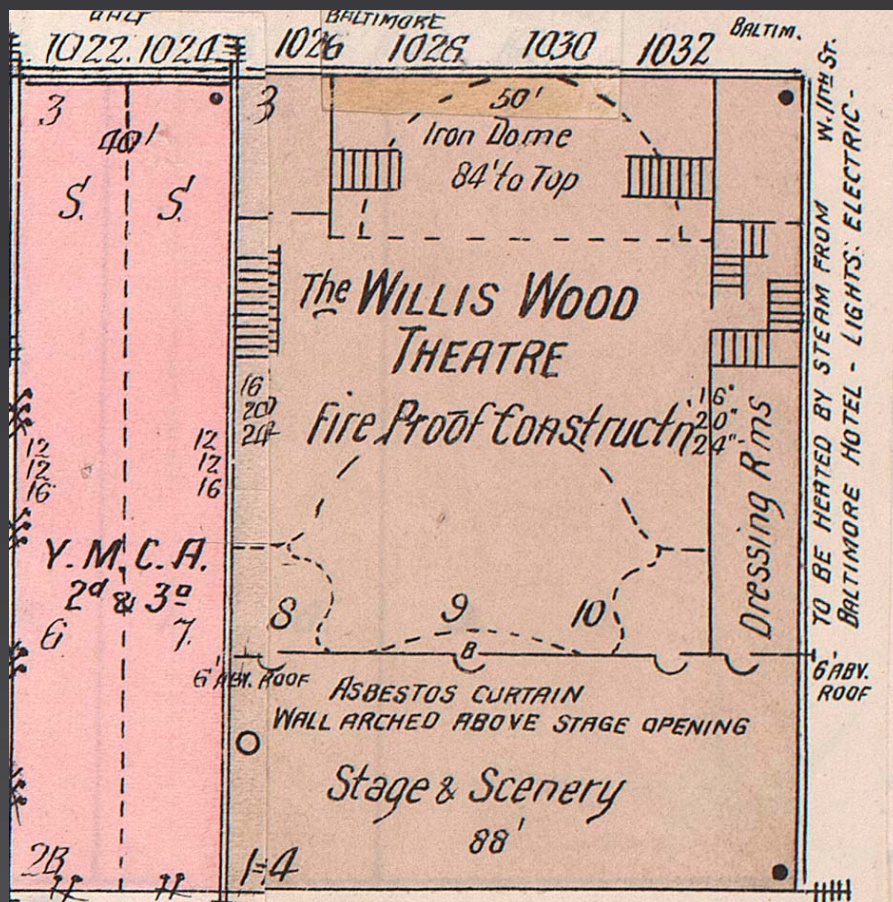

MISSOURI VALLEY SPECIAL COLLECTIONS

- YMCA building is brick, pink.
- The Willis Wood Theater, fireproof, brown.