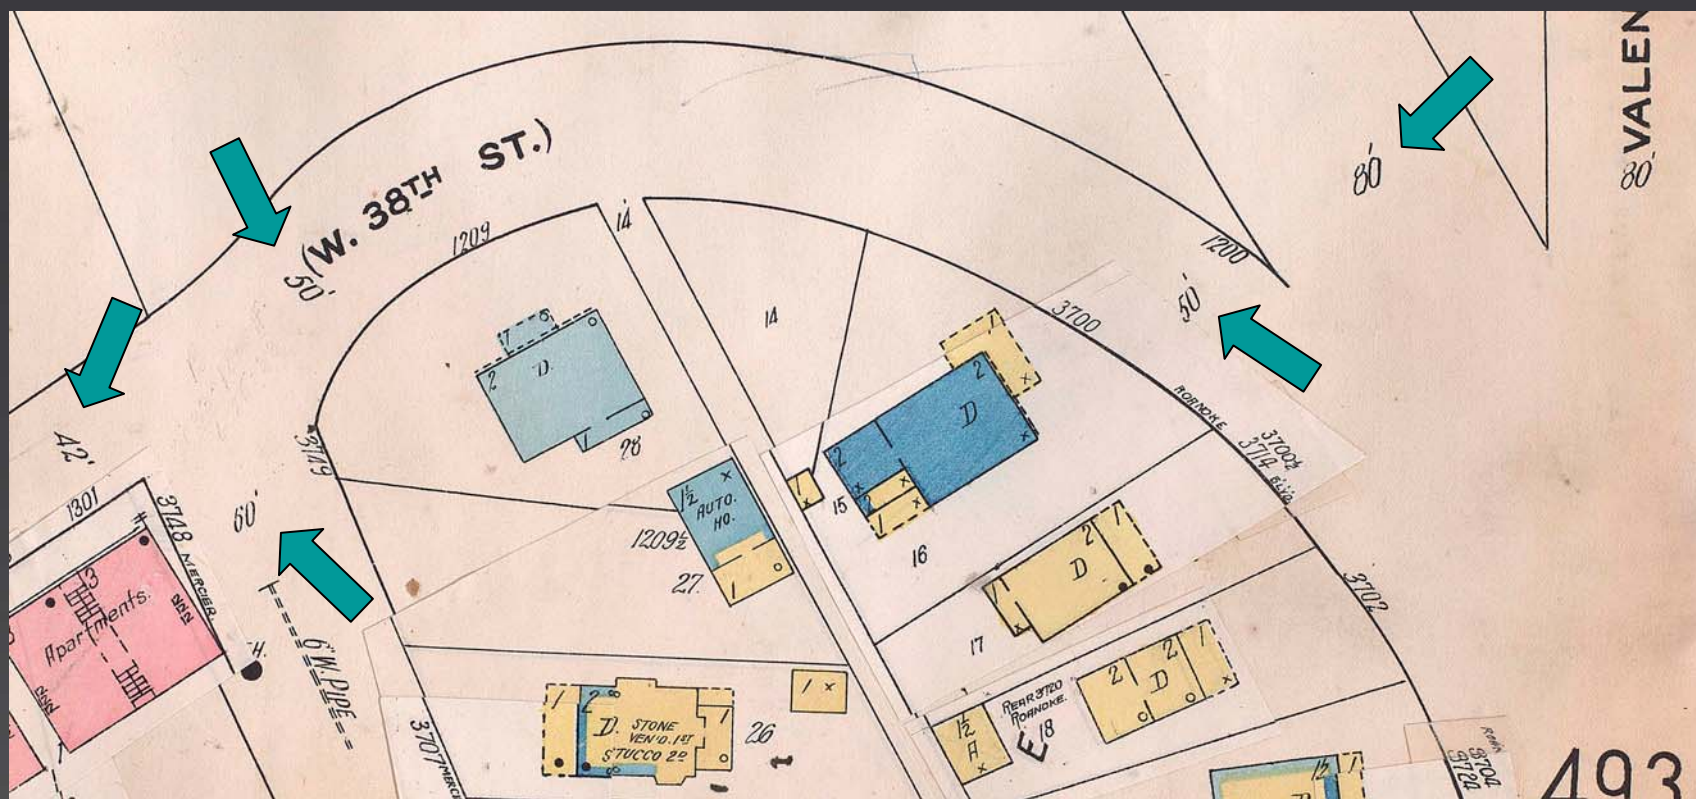

MISSOURI VALLEY SPECIAL COLLECTIONS

- Width of streets