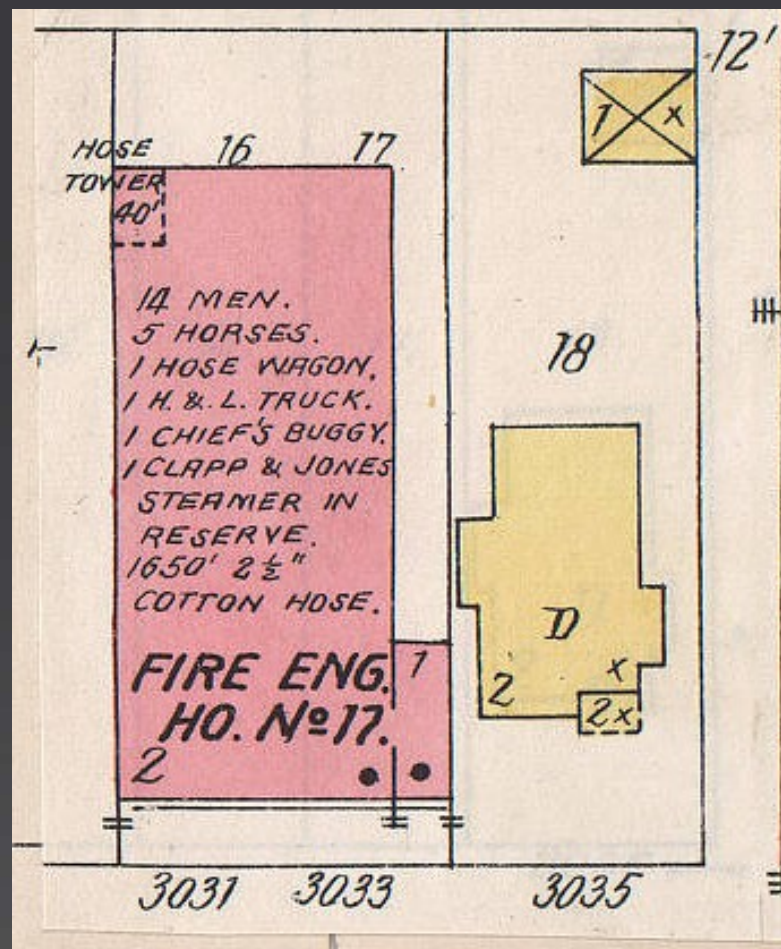

MISSOURI VALLEY SPECIAL COLLECTIONS

- Detailed information about each fire station including number of vehicles and firefighters.