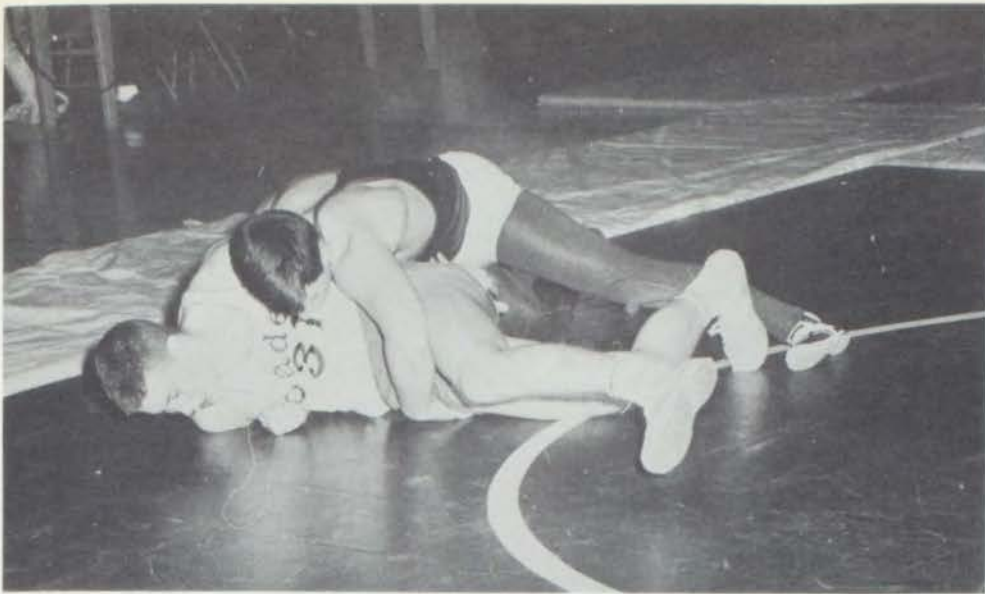

Dekat struggles to escape the firm grip of his opponent.