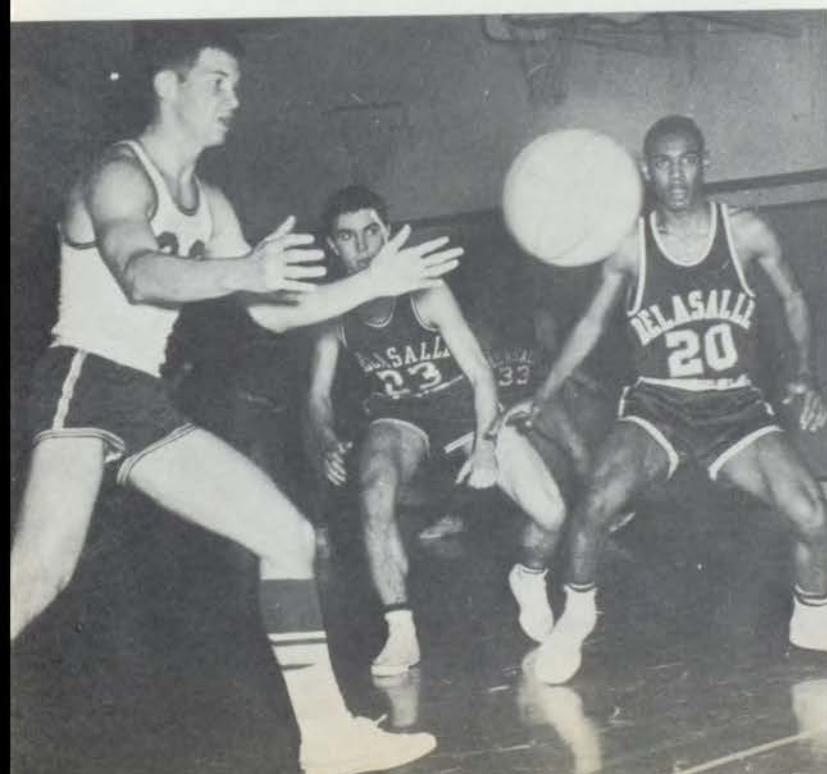

SUCCESS IS BASED ON

SHOOTING

PASSING

GUARDING

COACHING